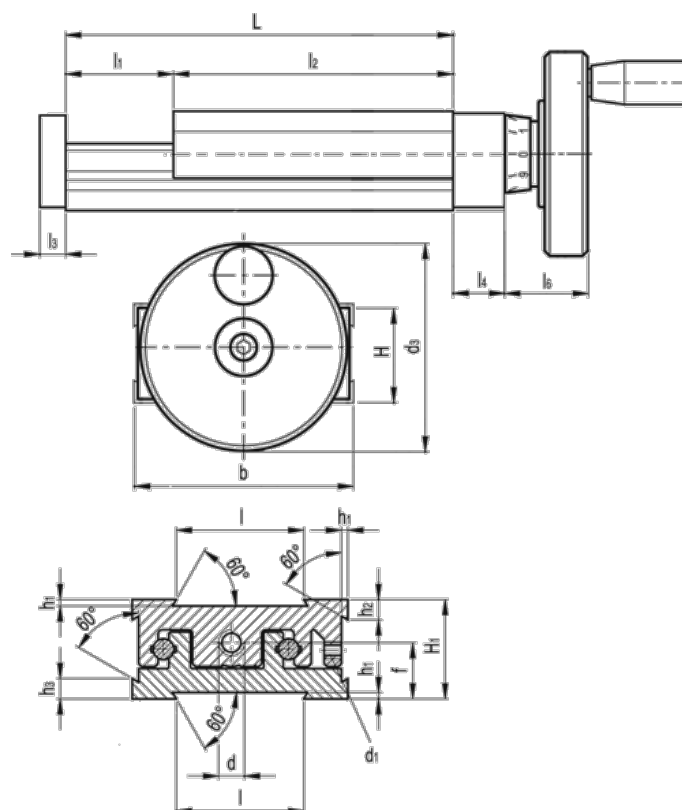

# Data Sheet

Article number: 20772012

Description: Adjustable slide unit  
GN 900-50-145-75-H-1

## Measures

b = 50	h2 = 4.5
d = M6x1	h3 = 7.0
d1 = M4	l = 30
d3 = 50	L - l1 = 145-75
f = 13.0	l2 = 70
H = 23.0	l3 = 6
h1 = 1.5	l4 = 12
H1 = 23	l6 = 22